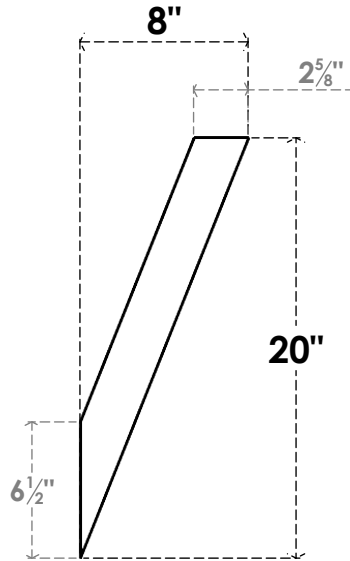

ITEM NUMBER: BRCPC060X08000X20000TRA

6"W X 8"D X 20"H TRADITIONAL ARCHITECTURAL GRADE PVC CLOSED KNEE BRACE

SIDE PROFILE

FRONT PROFILE

ISOMETRIC

EKENA MILLWORK
2300 WEST MAIN ST.
CLARKSVILLE, TX 75426
TOLL FREE: 866-607-0453
WWW.EKENAMILLWORK.COM