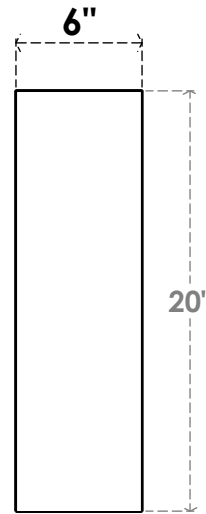

ITEM NUMBER: BRCPC060X08000X20000TRA

6"W X 8"D X 20"H TRADITIONAL ARCHITECTURAL GRADE PVC CLOSED KNEE BRACE

SIDE PROFILE

FRONT PROFILE

ISOMETRIC

EKENA MILLWORK
2300 WEST MAIN ST.
CLARKSVILLE, TX 75426
TOLL FREE: 866-607-0453
WWW.EKENAMILLWORK.COM

NOTES

1. INSTALLATION TO BE COMPLETED IN ACCORDANCE WITH MANUFACTURER'S SPECIFICATIONS.
2. DRAWING MAY NOT BE TO SCALE
3. THIS DRAWING IS INTENDED FOR DESIGN AND PLANNING PURPOSES ONLY.
4. ALL INFORMATION CONTAINED HEREIN WAS CURRENT AT THE TIME OF DEVELOPMENT BUT MUST BE REVIEWED AND APPROVED BY THE PRODUCT MANUFACTURER TO BE CONSIDERED ACCURATE.
5. ARCHITECTURAL GRADE PVC PRODUCTS ARE MADE FROM EXPANDED CELLULAR PVC AND COME NATURALLY WHITE BUT MAY BE PAINTED